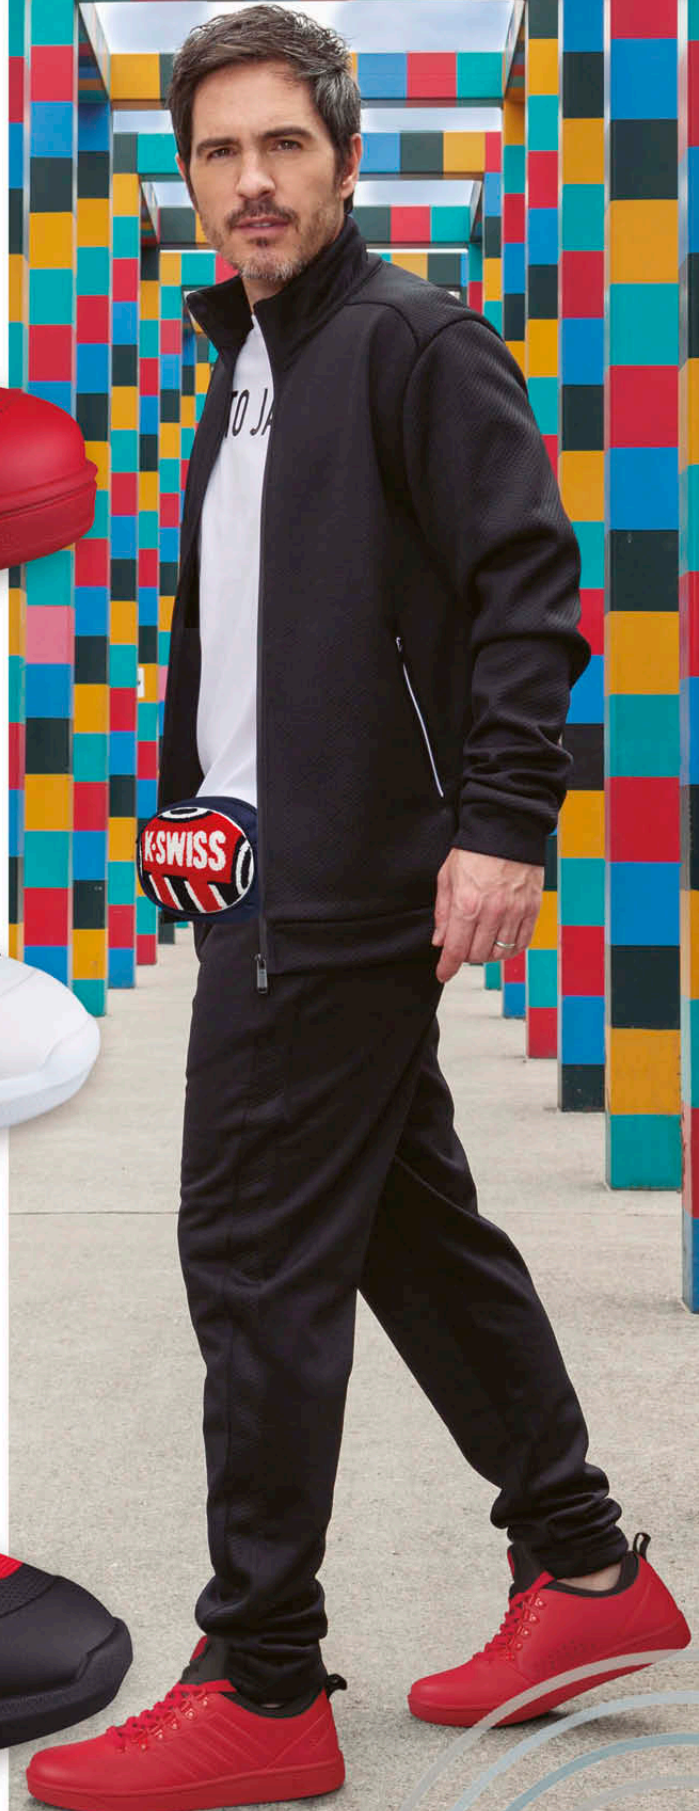

PIEL
GENUINA

K0F407
ROJO
25-29 ENTEROS

CUSHION COMFORT

K0F446
BLANCO-NEGRO
26-29 ENTEROS

Comfort-lite FOOTBED

K0F446
NEGRO-ROJO
25-29 ENTEROS

Comfort-lite FOOTBED

MAURICIO OCHMANN